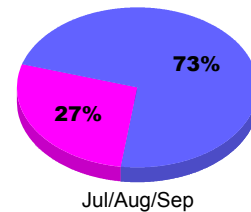

YTD Status Quo Clubs 2012-2013

Status Quo Clubs Compared to Status Quo Members

Legend: Status Quo Clubs (Cyan), Total Status Quo Members (Green)

MEMBERSHIP

Membership Results
2012-2013

Membership
2011-2012

Month	Net Memb Goal	Actual New Memb	Actual Dropped Memb	Gain/Loss of Memb	Gain/Loss of Memb
Jul/Aug/Sep		41	-33	8	12
Totals		41	-33	8	12

Membership Results 2012-2013

Goal, New, Dropped, Gain/Loss

Legend: Goal (Cyan), Actual (Green), Dropped (Yellow), Gain Loss (Magenta)

Comparison of Membership Gain/Loss

Current Year Compared to the Previous Year

Legend: Current Year (Cyan), Previous Year (Green)

Gender Comparison 2012-2013

Jul/Aug/Sep

Legend: Male (Blue), Female (Magenta)